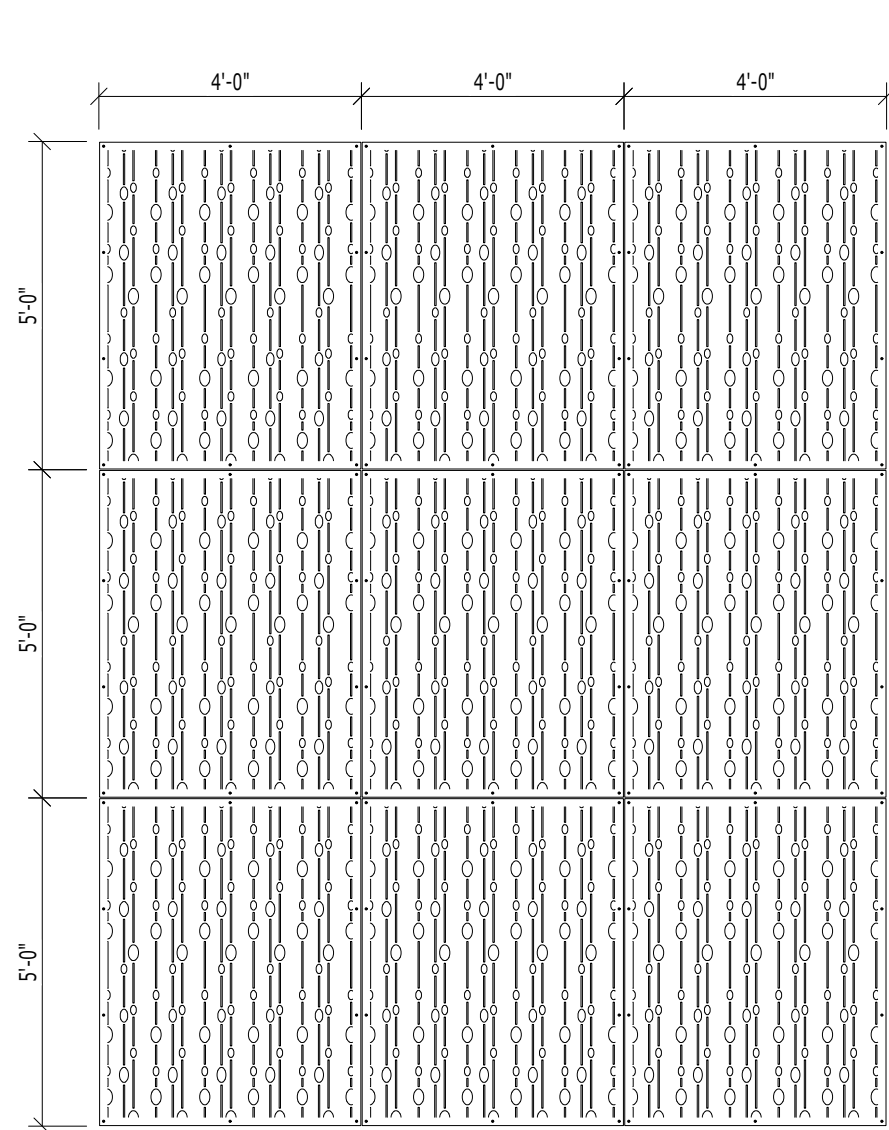

PO-07 ORGANIC PATTERNS

WALL SYSTEM WITH 4'-0" x 5'-0" STANDARD PANELS

WALL SYSTEM WITH 4'-0" x 8'-0" STANDARD PANELS

PATTERN: PO 07
ORGANIC
OPEN AREA: 15.2%

MATERIAL:
ALUMINUM: 1/8", 3/16" & 1/4"
STAINLESS STEEL 14GA
STEEL 14GA & 11GA

FINISH:
ALUMINUM ~ POWDER COAT AND PVDF
STAINLESS STEEL ~ BRUSHED SATIN
STEEL ~ POWDER COAT, WEATHERED AND MILL

AN ARRAY OF FINISHES AND SIZES ARE AVAILABLE ON REQUEST

P0-07 ORGANIC PATTERNS

FULL SIZE LAY-OUT
Scale 1:1 (Sheet size is 11x17)

*** NOTE: CORNERS MAY HAVE A 1/8" RADIUS