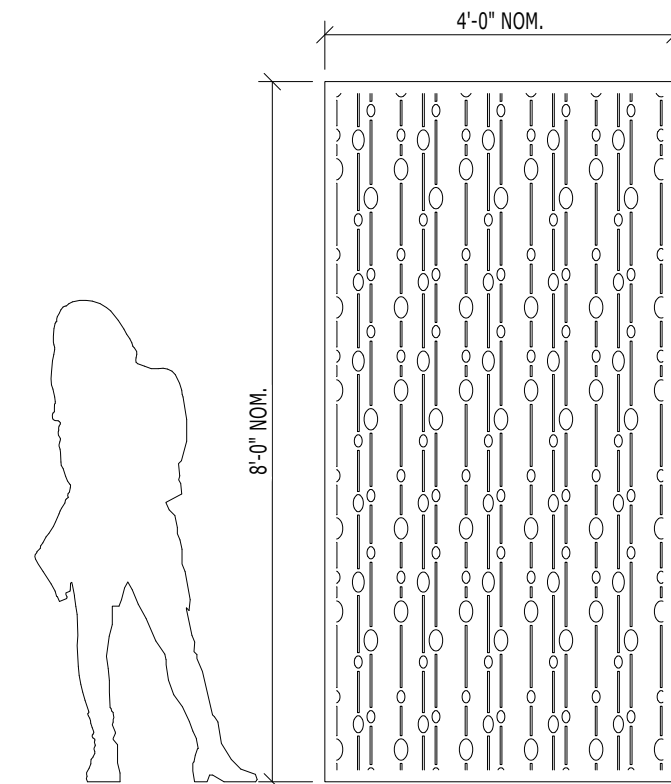

PO-07 ORGANIC PATTERNS

WALL SYSTEM WITH 4'-0" x 5'-0" STANDARD PANELS

WALL SYSTEM WITH 4'-0" x 8'-0" STANDARD PANELS

PATTERN: PO 07
ORGANIC
OPEN AREA: 15.2%

MATERIAL:
ALUMINUM: 1/8", 3/16" & 1/4"
STAINLESS STEEL 14GA
STEEL 14GA & 11GA

FINISH:
ALUMINUM ~ POWDER COAT AND PVDF
STAINLESS STEEL ~ BRUSHED SATIN
STEEL ~ POWDER COAT, WEATHERED AND MILL

AN ARRAY OF FINISHES AND SIZES ARE AVAILABLE ON REQUEST

P0-07 ORGANIC PATTERNS

FULL SIZE LAY-OUT
Scale 1:1 (Sheet size is 11x17)

*** NOTE: CORNERS MAY HAVE A 1/8" RADIUS