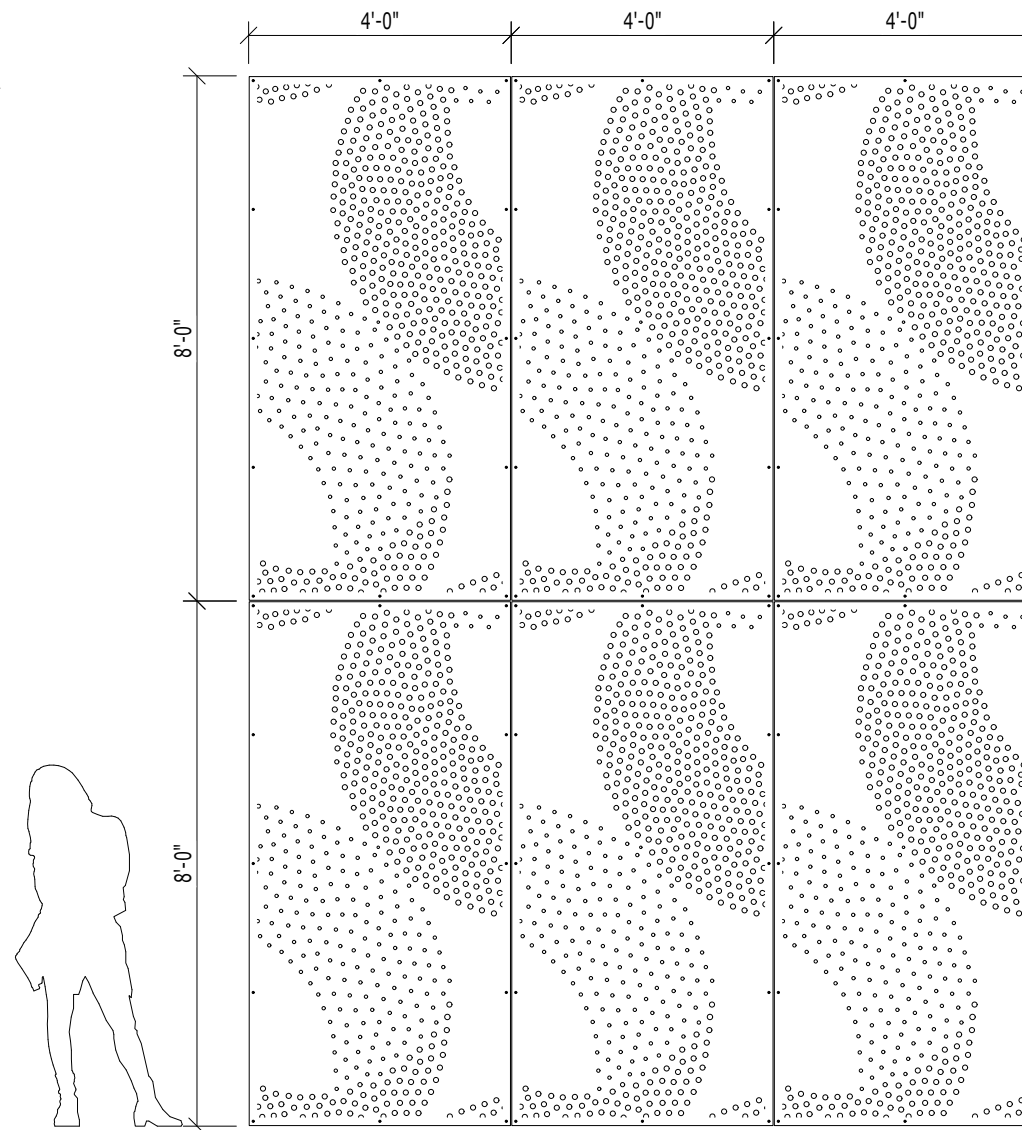

PO-04 ORGANIC PATTERNS

DESIGN + ENGINEER + FABRICATE + INSTALL

WALL SYSTEM WITH 4'-0" x 5'-0" STANDARD PANELS

WALL SYSTEM WITH 4'-0" x 8'-0" STANDARD PANELS

PATTERN: PO 04
ORGANIC
OPEN AREA: 8.3%

MATERIAL:
ALUMINUM: 1/8", 3/16" & 1/4"
STAINLESS STEEL 14GA
STEEL 14GA & 11GA

*** NOTE: CORNERS MAY HAVE A 1/8" RADIUS

FULL SIZE LAY-OUT
Scale 1:1 (Sheet size is 11x17)

VIVA RAILINGS IS NOT RESPONSIBLE FOR THE STRUCTURAL INTEGRITY OF ANY BUILDING SYSTEMS OR OTHER MATERIALS NOT FURNISHED BY VIVA RAILINGS. VIVA RAILINGS HAS NO WAY OF KNOWING AND SPECIFICALLY DISCLAIMS WHETHER OR NOT THE BUILDING SYSTEMS TO WHICH VIVA RAILINGS' PRODUCTS ARE TO BE ATTACHED ARE STRUCTURALLY SOUND OR DESIGNED TO PROPERLY SUPPORT VIVA RAILINGS'S MATERIALS. ANY SUCH DESIGN RESPONSIBILITY BELONGS TO OTHERS FOR WHOM VIVA RAILINGS IS NOT RESPONSIBLE. THESE DRAWINGS ARE INTENDED FOR THE SOLE USE OF VIVA RAILINGS' CUSTOMER AND THEIR AGENTS FOR THE INSTALLATION OF PRODUCTS FURNISHED BY VIVA RAILINGS. VIVA RAILINGS REMAINS THE SOLE OWNER OF ALL DESIGNS AND INTELLECTUAL PROPERTY CONTAINED WITHIN. REPRODUCTION AND USE OF THESE DESIGNS FOR ANY OTHER PURPOSE IS FORBIDDEN. SCALES ARE PROVIDED FOR REFERENCE ONLY. FOR PRODUCT INFORMATION AND TECHNICAL SUPPORT, PLEASE CONTACT VIVA RAILINGS.