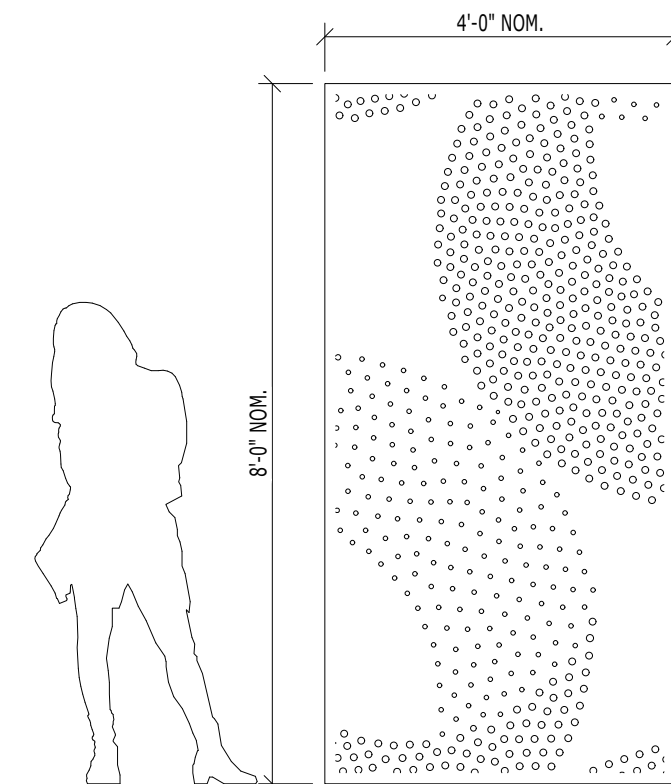

PO-04 ORGANIC PATTERNS

DESIGN + ENGINEER + FABRICATE + INSTALL

WALL SYSTEM WITH 4'-0" x 5'-0" STANDARD PANELS

WALL SYSTEM WITH 4'-0" x 8'-0" STANDARD PANELS

PATTERN: PO 04
ORGANIC
OPEN AREA: 8.3%

MATERIAL:
ALUMINUM: 1/8", 3/16" & 1/4"
STAINLESS STEEL 14GA
STEEL 14GA & 11GA

*** NOTE: CORNERS MAY HAVE A 1/8" RADIUS

FULL SIZE LAY-OUT
Scale 1:1 (Sheet size is 11x17)

VIVA RAILINGS IS NOT RESPONSIBLE FOR THE STRUCTURAL INTEGRITY OF ANY BUILDING SYSTEMS OR OTHER MATERIALS NOT FURNISHED BY VIVA RAILINGS. VIVA RAILINGS HAS NO WAY OF KNOWING AND SPECIFICALLY DISCLAIMS WHETHER OR NOT THE BUILDING SYSTEMS TO WHICH VIVA RAILINGS' PRODUCTS ARE TO BE ATTACHED ARE STRUCTURALLY SOUND OR DESIGNED TO PROPERLY SUPPORT VIVA RAILINGS'S MATERIALS. ANY SUCH DESIGN RESPONSIBILITY BELONGS TO OTHERS FOR WHOM VIVA RAILINGS IS NOT RESPONSIBLE. THESE DRAWINGS ARE INTENDED FOR THE SOLE USE OF VIVA RAILINGS' CUSTOMER AND THEIR AGENTS FOR THE INSTALLATION OF PRODUCTS FURNISHED BY VIVA RAILINGS. VIVA RAILINGS REMAINS THE SOLE OWNER OF ALL DESIGNS AND INTELLECTUAL PROPERTY CONTAINED WITHIN. REPRODUCTION AND USE OF THESE DESIGNS FOR ANY OTHER PURPOSE IS FORBIDDEN. SCALES ARE PROVIDED FOR REFERENCE ONLY. FOR PRODUCT INFORMATION AND TECHNICAL SUPPORT, PLEASE CONTACT VIVA RAILINGS.