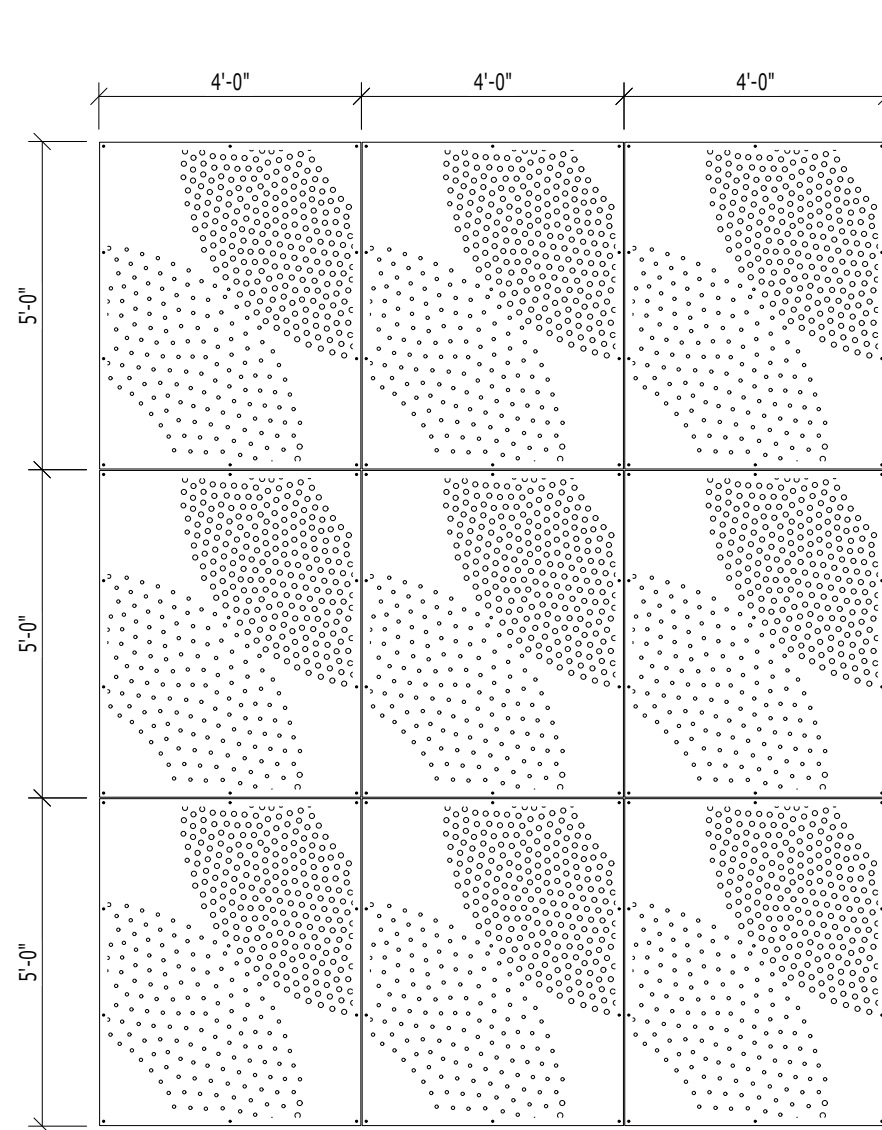

PO-04 ORGANIC PATTERNS

DESIGN + ENGINEER + FABRICATE + INSTALL

WALL SYSTEM WITH 4'-0" x 5'-0" STANDARD PANELS

WALL SYSTEM WITH 4'-0" x 8'-0" STANDARD PANELS

PATTERN: PO 04
ORGANIC
OPEN AREA: 8.3%

MATERIAL:
ALUMINUM: 1/8", 3/16" & 1/4"
STAINLESS STEEL 14GA
STEEL 14GA & 11GA

*** NOTE: CORNERS MAY HAVE A 1/8" RADIUS

FULL SIZE LAY-OUT
Scale 1:1 (Sheet size is 11x17)

VIVA RAILINGS IS NOT RESPONSIBLE FOR THE STRUCTURAL INTEGRITY OF ANY BUILDING SYSTEMS OR OTHER MATERIALS NOT FURNISHED BY VIVA RAILINGS. VIVA RAILINGS HAS NO WAY OF KNOWING AND SPECIFICALLY DISCLAIMS WHETHER OR NOT THE BUILDING SYSTEMS TO WHICH VIVA RAILINGS' PRODUCTS ARE TO BE ATTACHED ARE STRUCTURALLY SOUND OR DESIGNED TO PROPERLY SUPPORT VIVA RAILINGS'S MATERIALS. ANY SUCH DESIGN RESPONSIBILITY BELONGS TO OTHERS FOR WHOM VIVA RAILINGS IS NOT RESPONSIBLE. THESE DRAWINGS ARE INTENDED FOR THE SOLE USE OF VIVA RAILINGS' CUSTOMER AND THEIR AGENTS FOR THE INSTALLATION OF PRODUCTS FURNISHED BY VIVA RAILINGS. VIVA RAILINGS REMAINS THE SOLE OWNER OF ALL DESIGNS AND INTELLECTUAL PROPERTY CONTAINED WITHIN. REPRODUCTION AND USE OF THESE DESIGNS FOR ANY OTHER PURPOSE IS FORBIDDEN. SCALES ARE PROVIDED FOR REFERENCE ONLY. FOR PRODUCT INFORMATION AND TECHNICAL SUPPORT, PLEASE CONTACT VIVA RAILINGS.