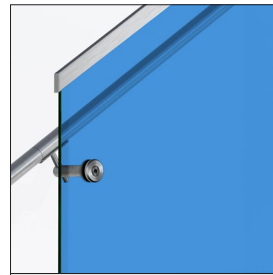

GLASS OPTIONS

COLORED INTERLAYER GLASS

DESIGN + ENGINEER + FABRICATE + INSTALL

CIG - 01 MED BLUE

CIG - 02 PINK

CIG - 03 RED

CIG - 04 BERRY

CIG - 05 GRAPE