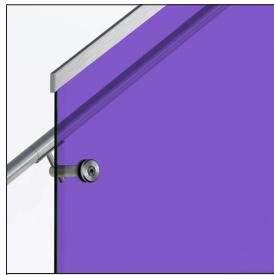

GLASS OPTIONS

COLORED INTERLAYER GLASS

DESIGN + ENGINEER + FABRICATE + INSTALL

CIG - 01 MED BLUE

CIG - 02 PINK

CIG - 03 RED

CIG - 04 BERRY

CIG - 05 GRAPE