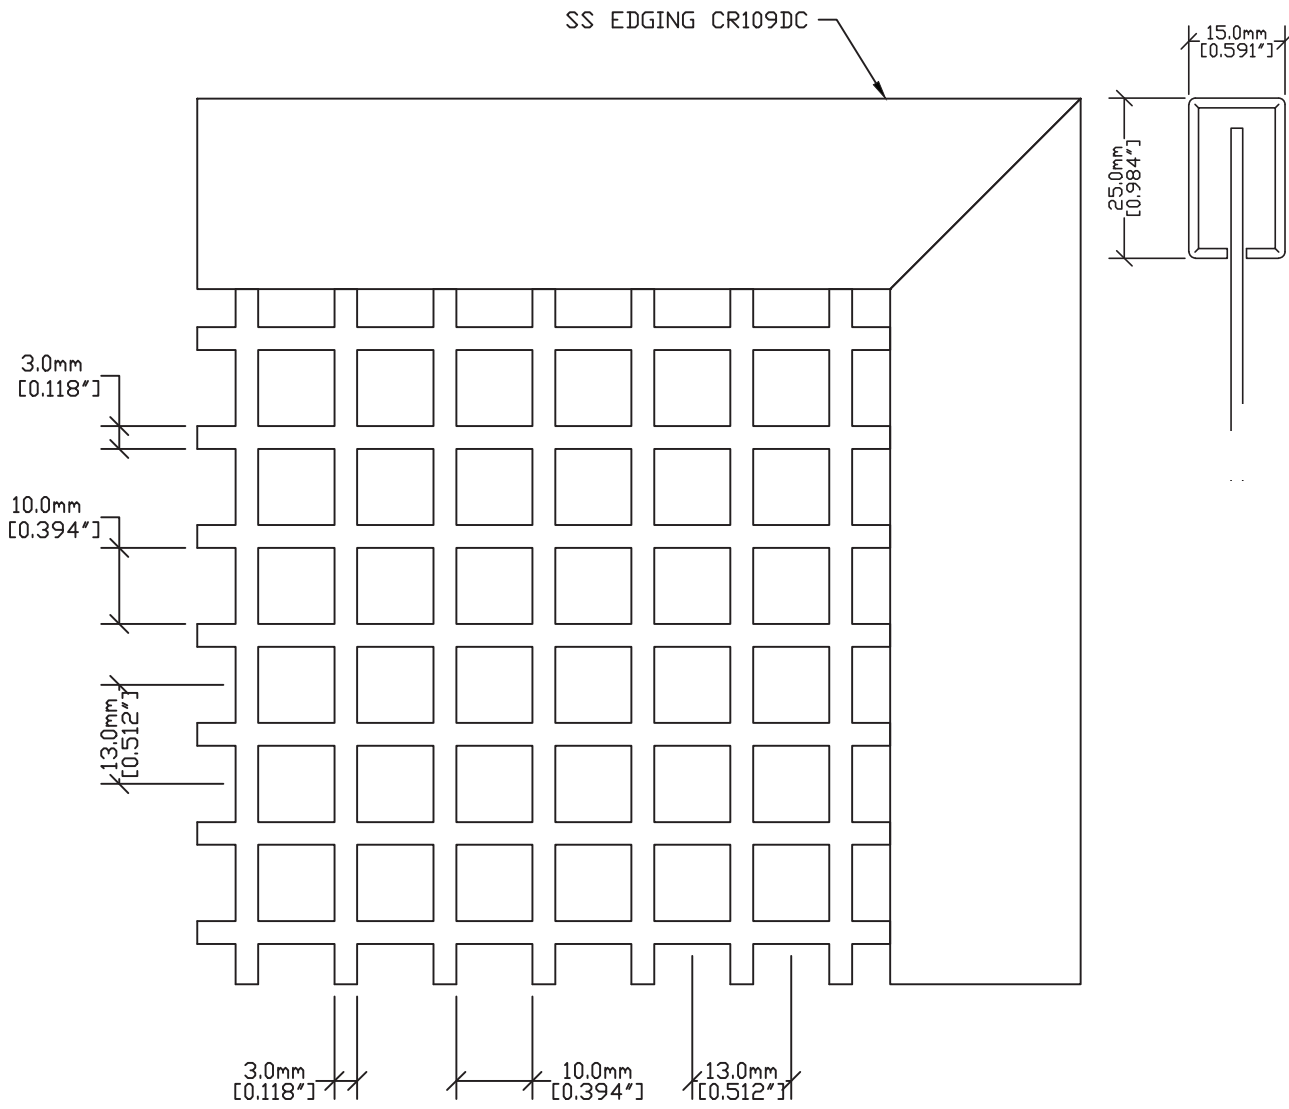

# PMSQ 1013

PERFORATED METAL - PMSQ 1013

PRODUCT CODE	<b>PMSQ-1013</b>
PATTERN TYPE	SLOTTED
SIZE X CENTERS	10MM X 13MM
OPEN AREA	56%