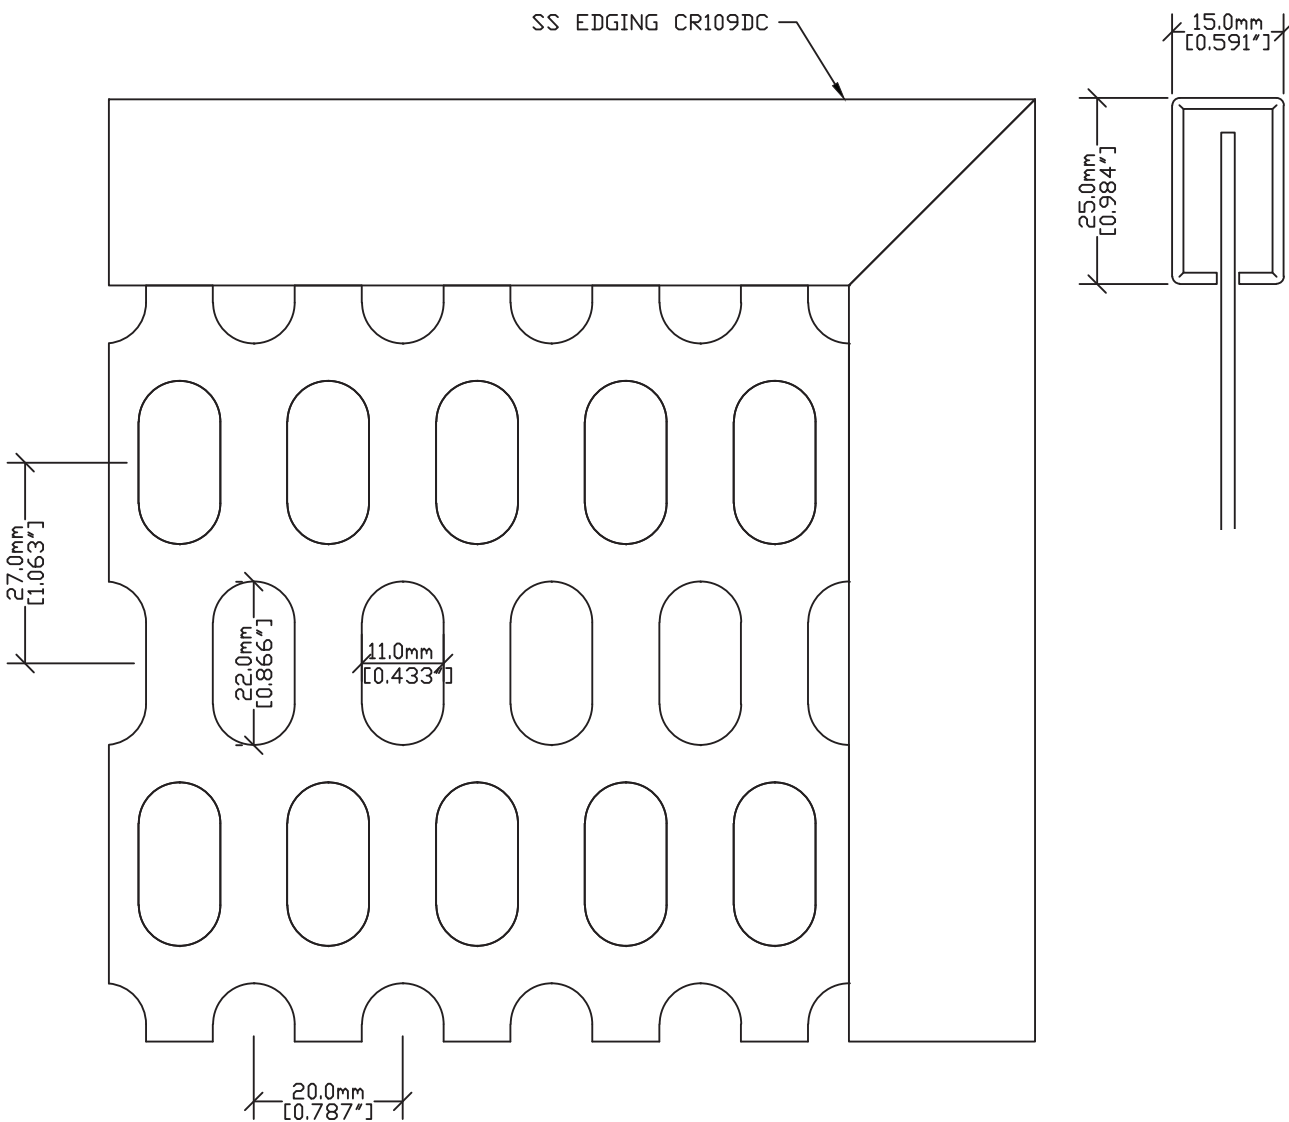

PMSL 1122

PERFORATED METAL - PSML 1122

PRODUCT CODE	PMSL-1122
PATTERN TYPE	SLOTTED
SIZE X CENTERS	W 11.0 X L 22.0
OPEN AREA	39%