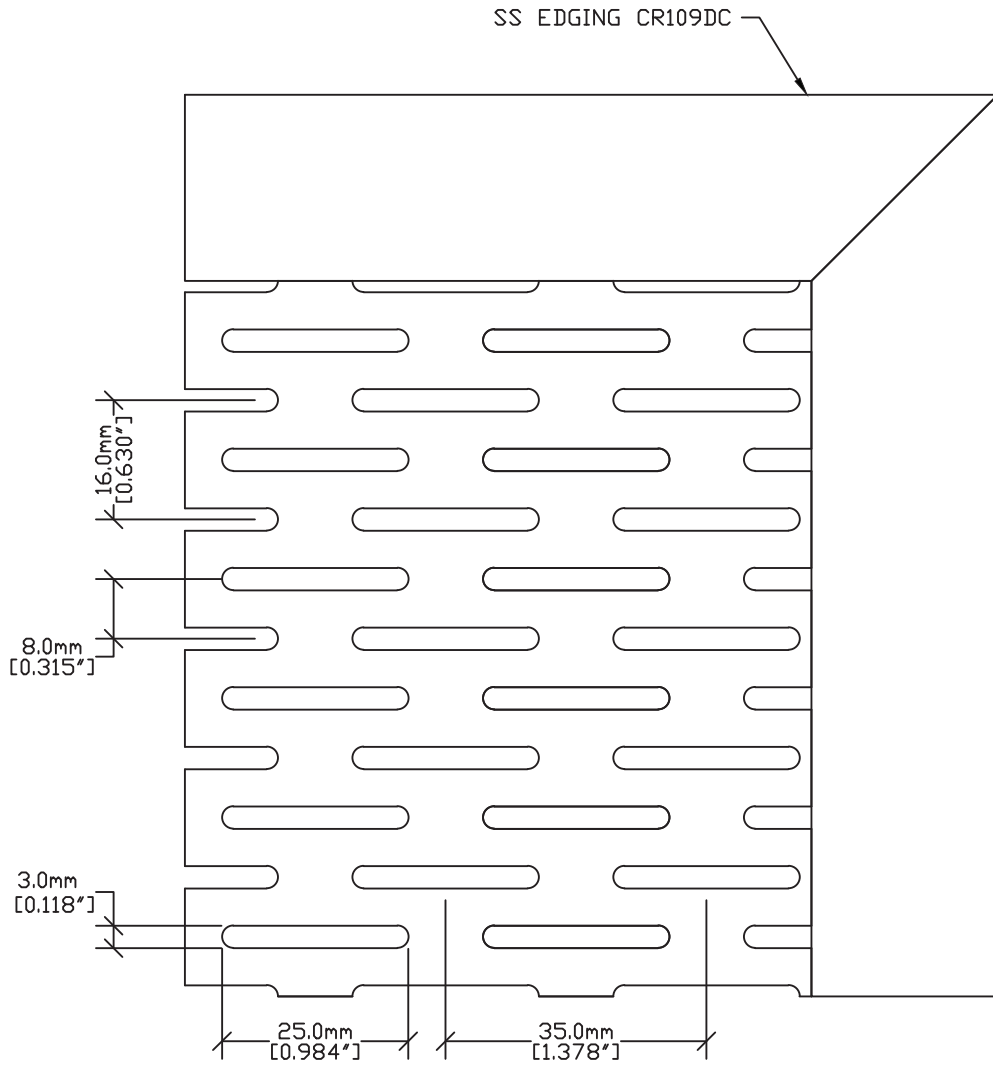

PMSL 0325

PRODUCT CODE	PMSL-0325
PATTERN TYPE	SLOTTED
SIZE X CENTERS	W 3.0 X L 25.0
OPEN AREA	43%