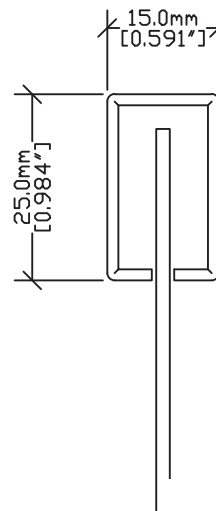

PMSL 0325

PERFORATED METAL - PMSL 0325

PRODUCT CODE	PMSL-0325
PATTERN TYPE	SLOTTED
SIZE X CENTERS	W 3.0 X L 25.0
OPEN AREA	43%