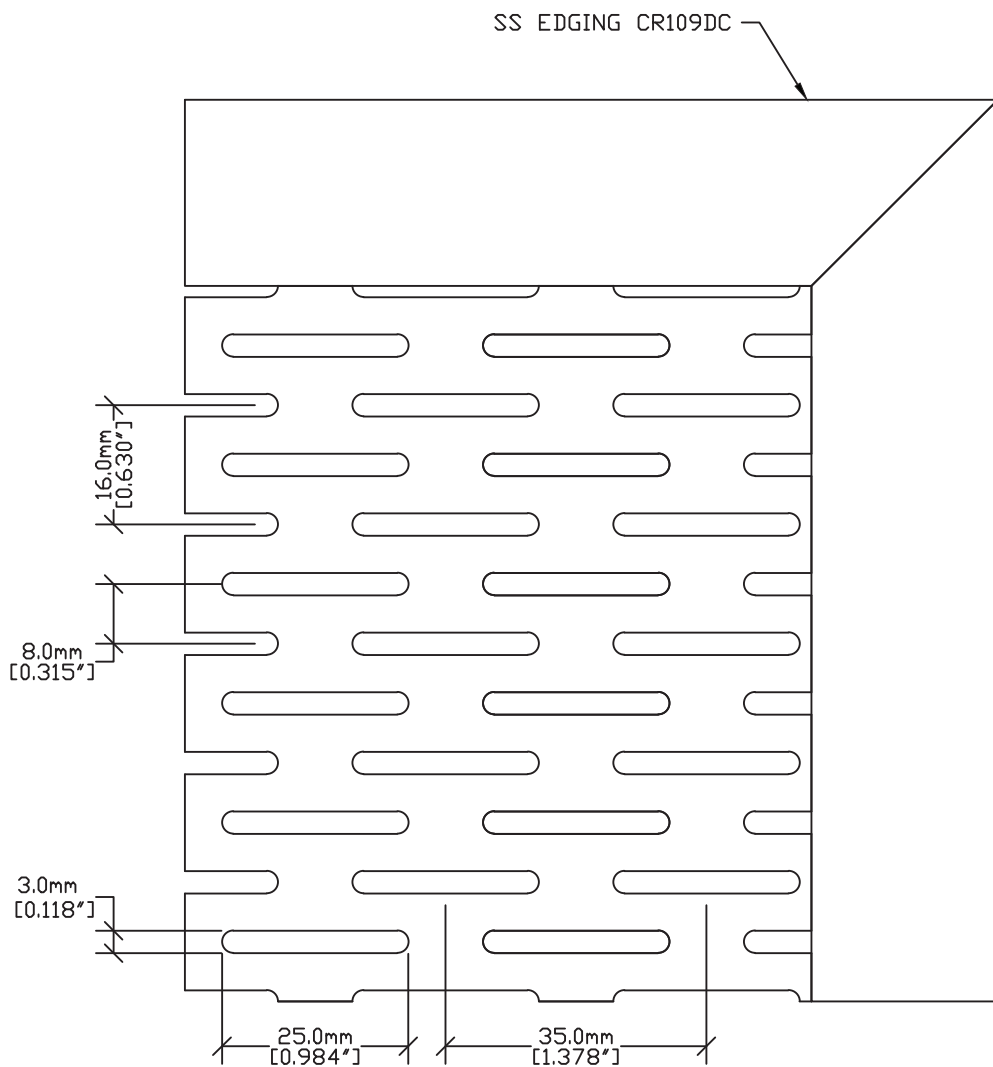

PMSL 0325

PERFORATED METAL - PMSL 0325

PRODUCT CODE	PMSL-0325
PATTERN TYPE	SLOTTED
SIZE X CENTERS	W 3.0 X L 25.0
OPEN AREA	43%