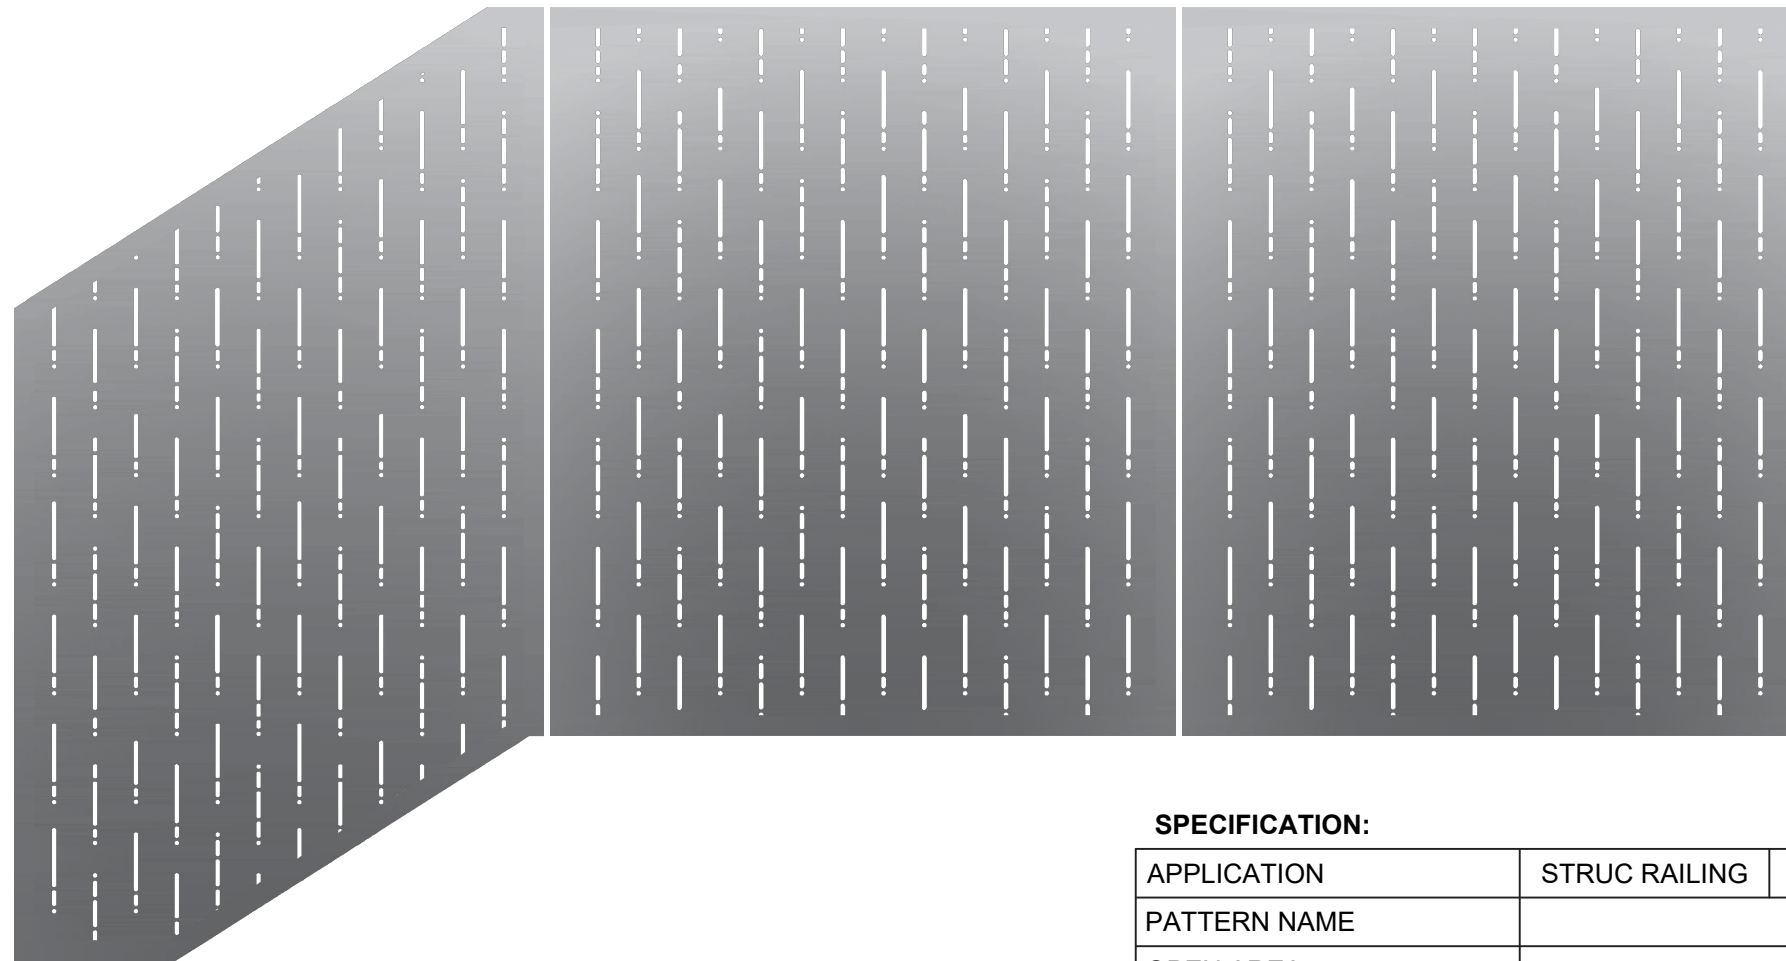

PATTERN TECHNICAL DATA

PP-20 HALITOUS

SPECIFICATION:

APPLICATION	STRUC RAILING	FOLD RAILING	
PATTERN NAME	PP-20 HALITOUS		
OPEN AREA	8.2%		
MATERIAL	ALUMINUM	ALUMINUM	STAINLESS STEEL 304
			STAINLESS STEEL 316
			STEEL
FINISH	ANODIZED	ANODIZED	SATIN
			POWDER COATED
			PVDF
MAX. OVERALL DIMENSION	4' W x 8' H		

PATTERN TECHNICAL DATA

PP-20 HALITOUS

151 W. Vista Ridge Mall Dr., Lewisville, TX 75067
PH: 973.353.8482
vivarailings.com - info@vivarailings.com

*** NOTE: CORNERS MAY HAVE 1/8" RADIUS

FULL SIZE LAYOUT

(IF PRINTED ON 11X17 TABLOID SIZE PAPER at 100%)