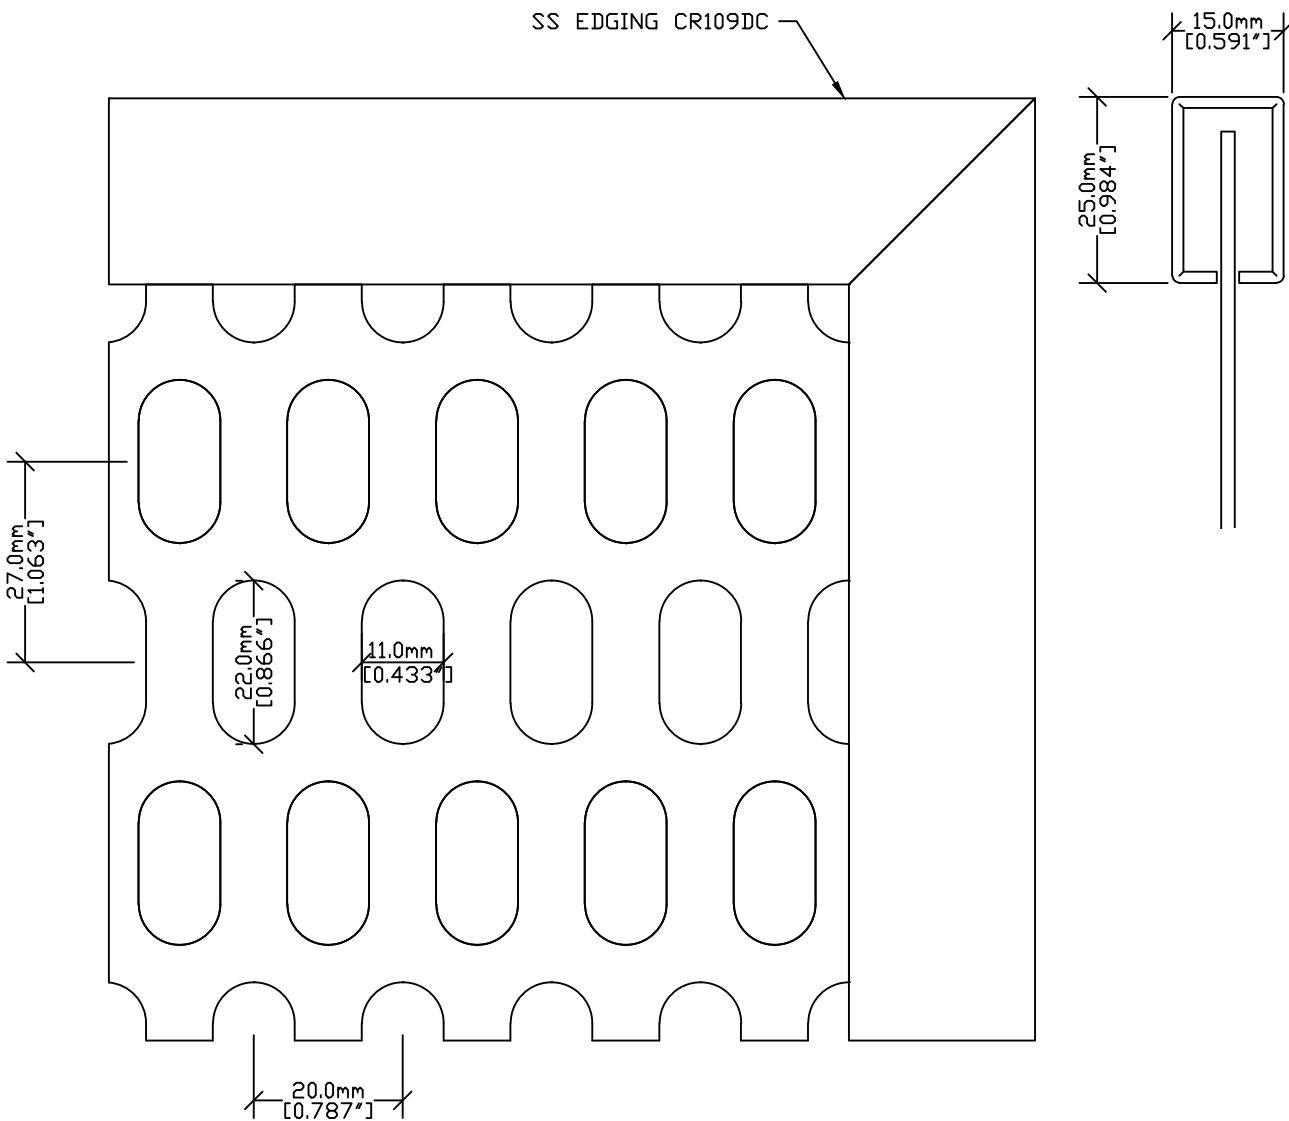

# PMSL 1122

PERFORATED METAL - PSML 1122

PRODUCT CODE	<b>PMSL-1122</b>
PATTERN TYPE	SLOTTED
SIZE X CENTERS	W 11.0 X L 22.0
OPEN AREA	39%