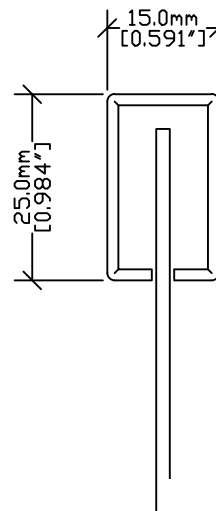

PMSL 0325

PERFORATED METAL - PMSL 0325

PRODUCT CODE	PMSL-0325
PATTERN TYPE	SLOTTED
SIZE X CENTERS	W 3.0 X L 25.0
OPEN AREA	43%