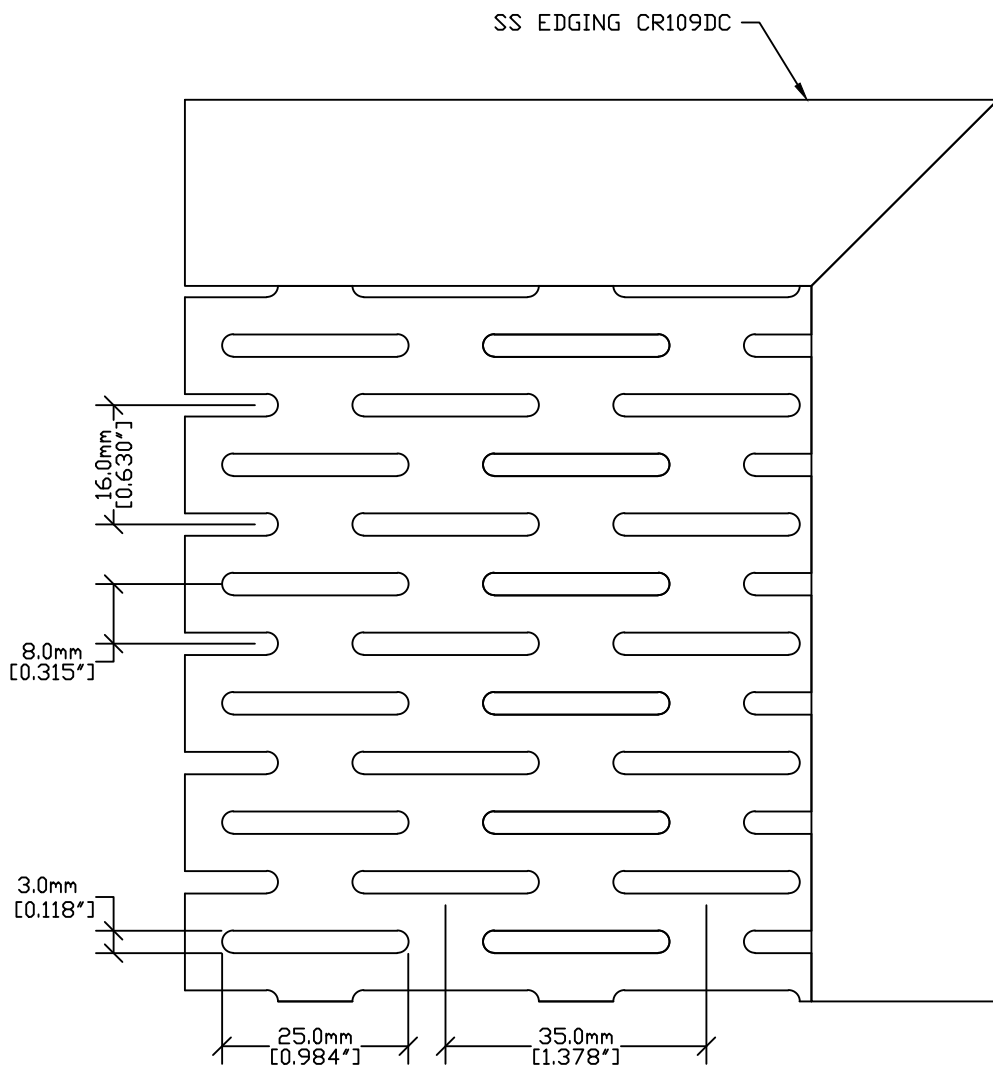

PMSL 0325

PERFORATED METAL - PMSL 0325

PRODUCT CODE	PMSL-0325
PATTERN TYPE	SLOTTED
SIZE X CENTERS	W 3.0 X L 25.0
OPEN AREA	43%