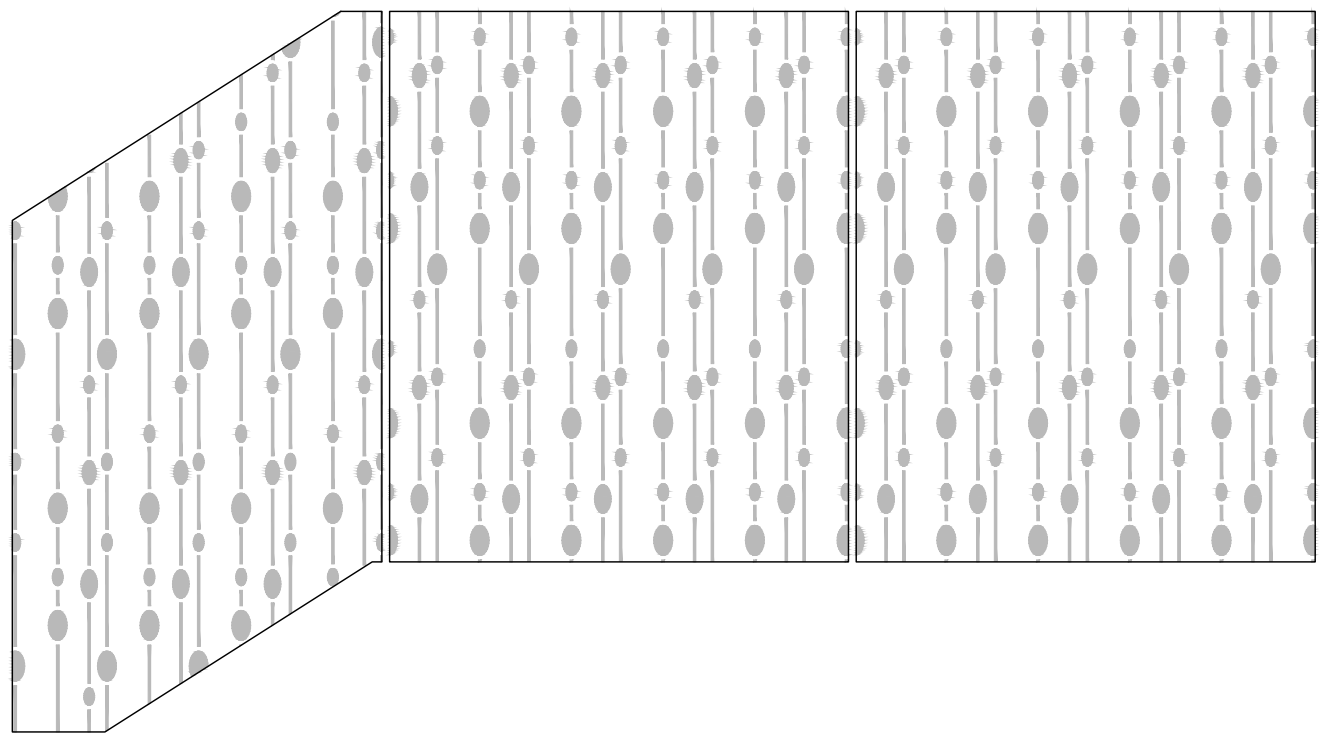

DGP - 18

DESIGN + ENGINEER + FABRICATE + INSTALL

DECO GLASS PATTERN DGP - 18
DECORATIVE GLASS PATTERNS

VIVA RAILINGS LLC.
MODULAR RAILING SYSTEMS

METAL SPACES
A division of Viva Railings.

SPECIFICATION:

| | |
|-----------------|-----------------|
| APPLICATION | GLASS PANEL |
| PATTERN NAME | DGP-18 |
| PRINTING METHOD | DIGITAL CERAMIC |
| | PRINTED FILM |