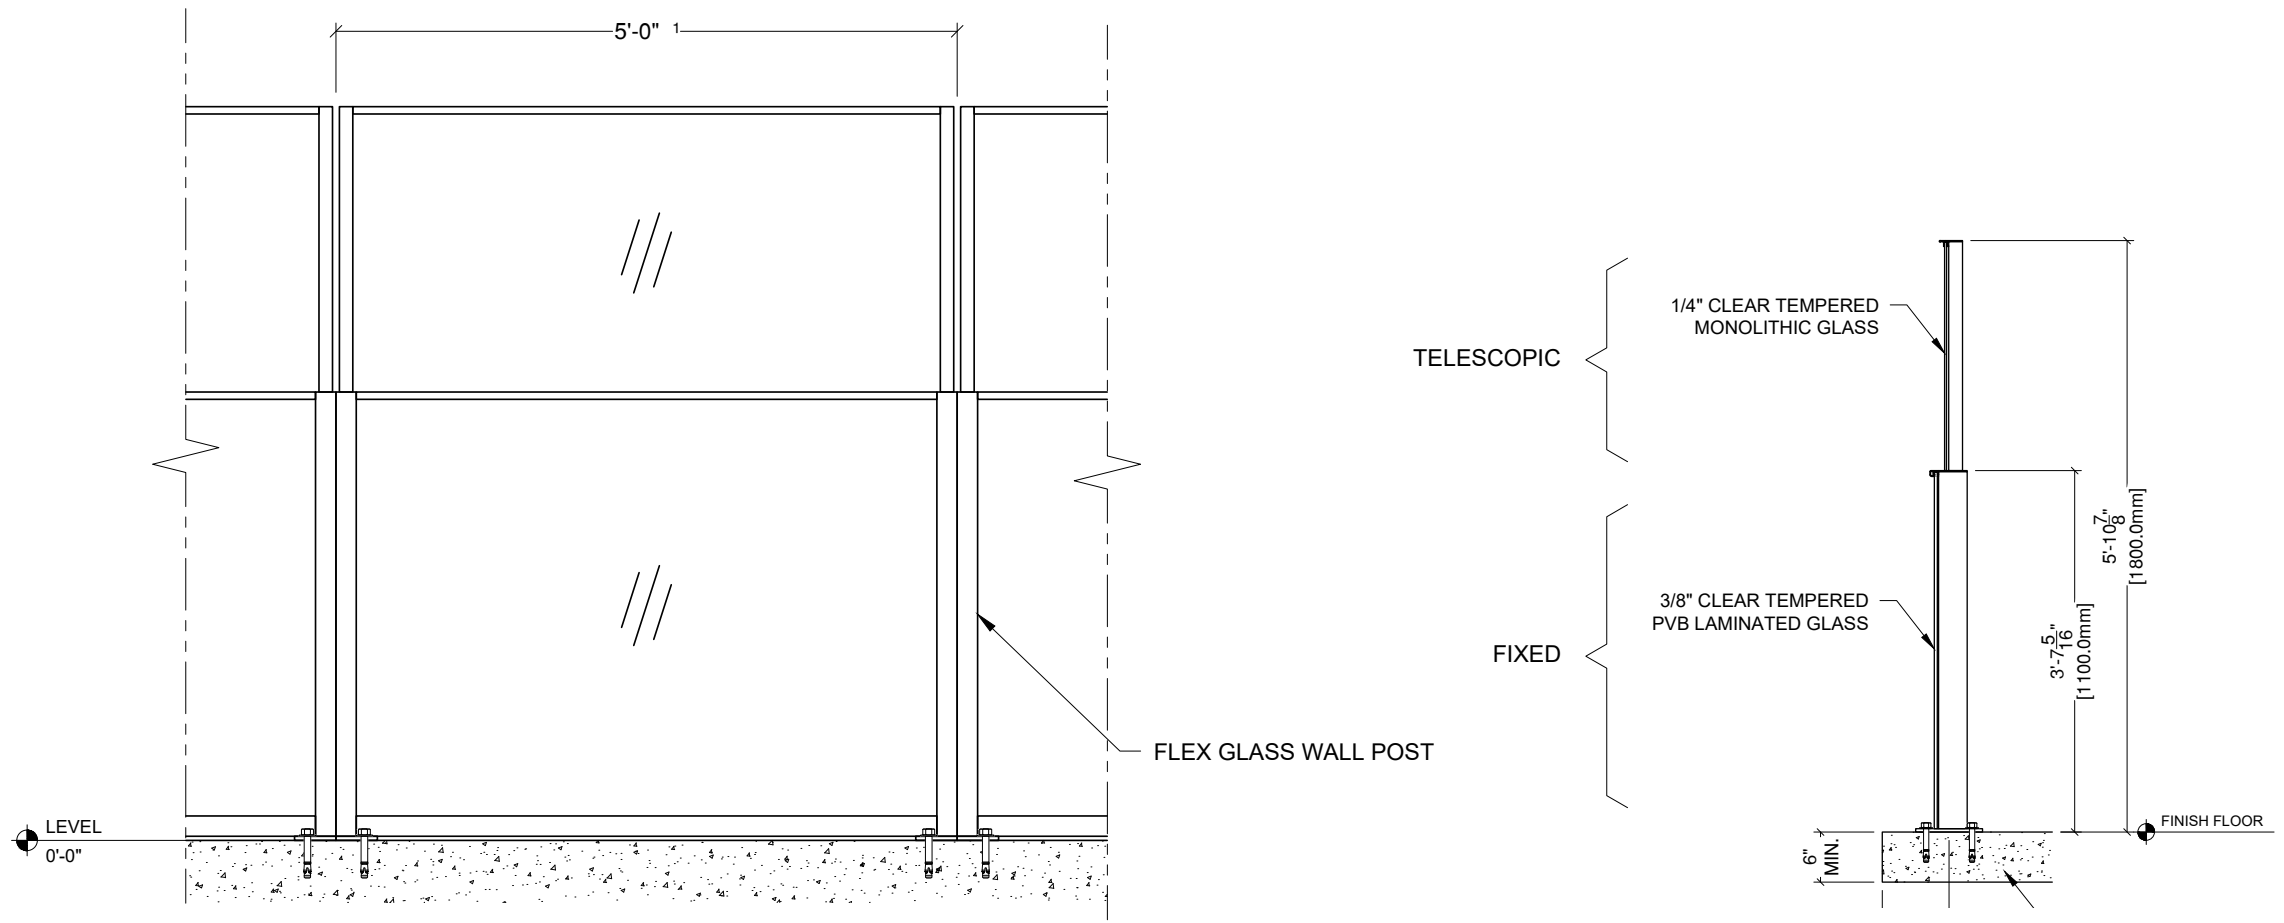

## GLASS WINDWALL SYSTEMS

Flex Railing – Glass Windscreen System is an ingenious work of engineering that morphs a glass railing into a windscreen, literally at a touch of your command.

This patented system is ideal for hospitality environments like – outdoor cafes, restaurants, amenity decks, and landscape seating – where a glass rail grows into a windscreen.

### FLEX™ WINDWALL SYSTEM - SPECIFICATIONS

	MATERIAL	FINISH	SIZE / SPACING
<b>POST</b>	Aluminum	Powder Coat - Standard Colors <sup>1</sup>	3.4"x2" Rectangular section post @ 5'-0" O.C. <sup>2</sup>
<b>INFILL</b>	Glass	Clear	FIXED: 3/8" Clear tempered pvb laminated glass SLIDING: 1/4" Clear tempered monolithic glass
<p>(1) Custom colors available on request.</p> <p>(2) Custom sizes available on request, min quantities may apply.</p>			