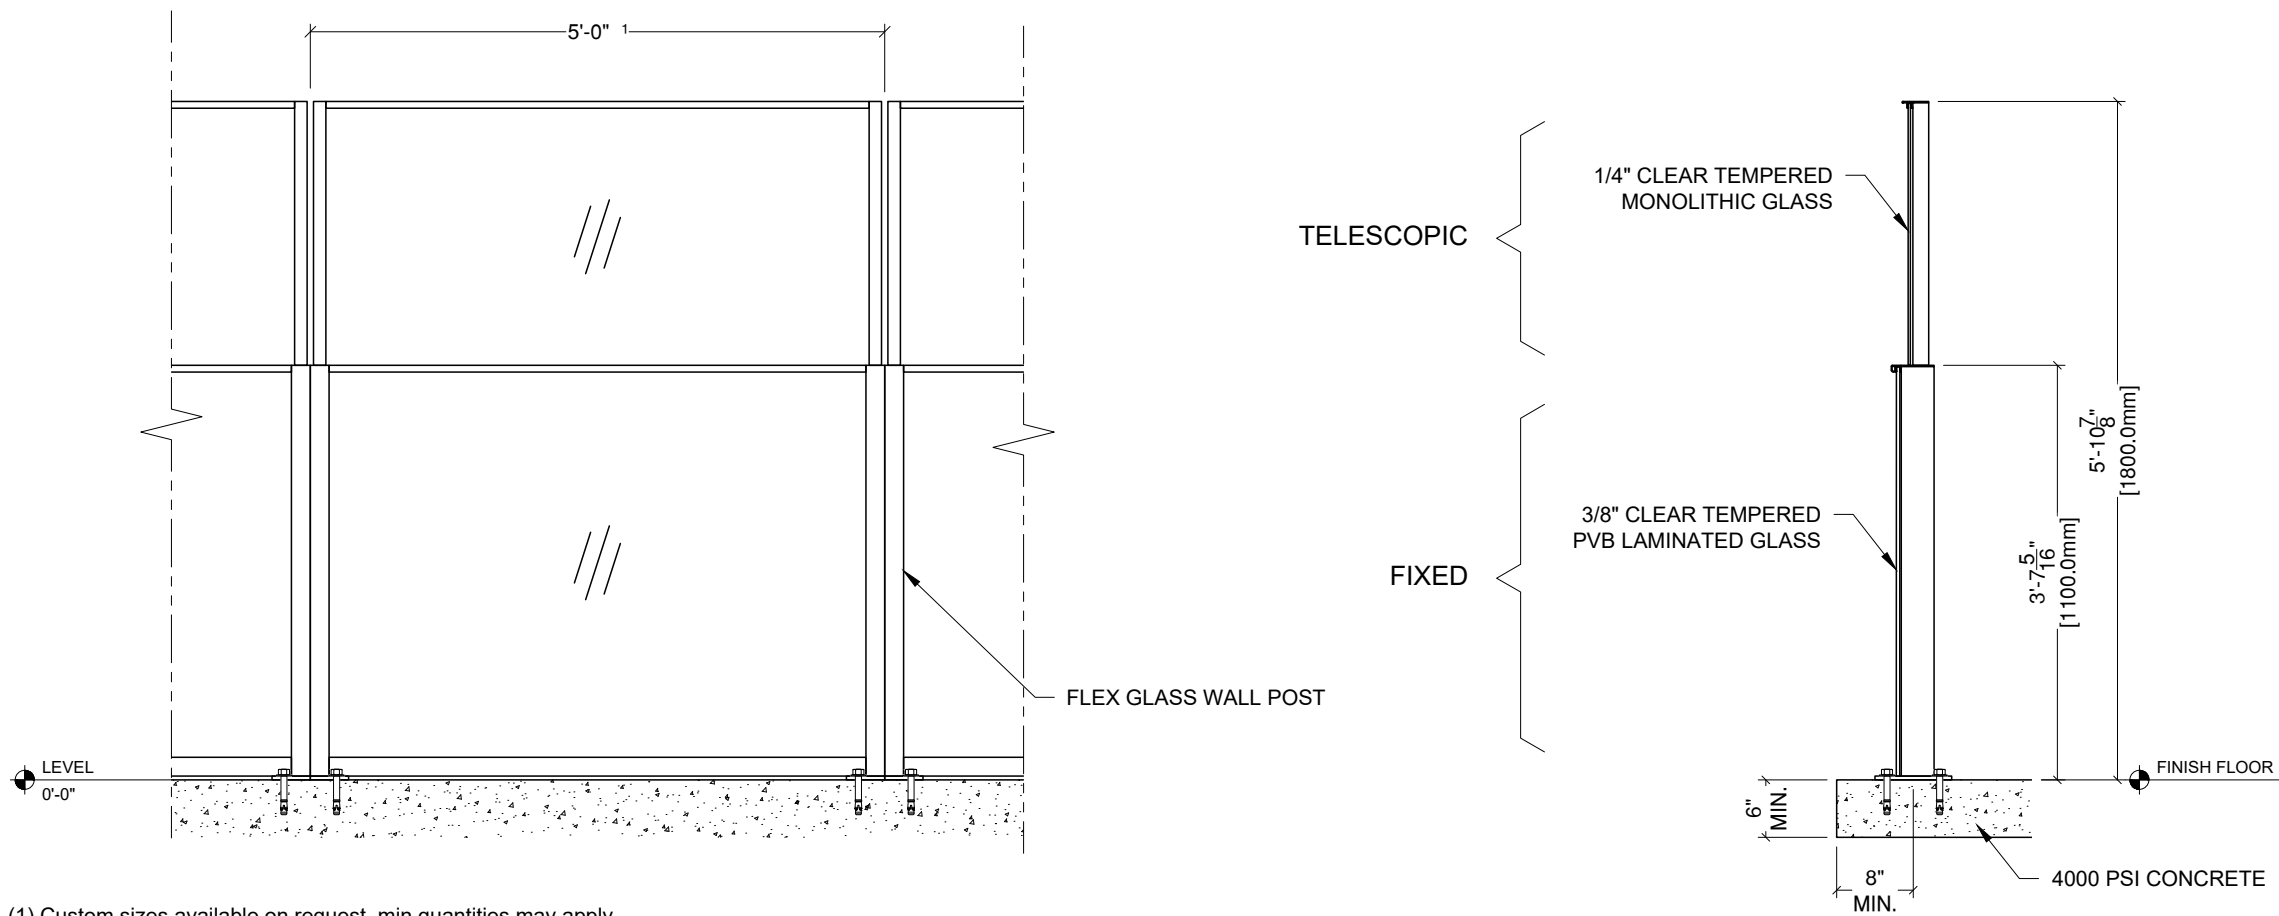

## GLASS WINDWALL SYSTEMS

Flex Railing – Glass Windscreen System is an ingenious work of engineering that morphs a glass railing into a windscreen, literally at a touch of your command.

This patented system is ideal for hospitality environments like – outdoor cafes, restaurants, amenity decks, and landscape seating – where a glass rail grows into a windscreen.

### FLEX™ WINDWALL SYSTEM - SPECIFICATIONS

	MATERIAL	FINISH	SIZE / SPACING
<b>POST</b>	Aluminum	Powder Coat - Standard Colors <sup>1</sup>	3.4"x2" Rectangular section post @ 5'-0" O.C. <sup>2</sup>
<b>INFILL</b>	Glass	Clear	FIXED: 3/8" Clear tempered pvb laminated glass SLIDING: 1/4" Clear tempered monolithic glass
<p>(1) Custom colors available on request.</p> <p>(2) Custom sizes available on request, min quantities may apply.</p>			